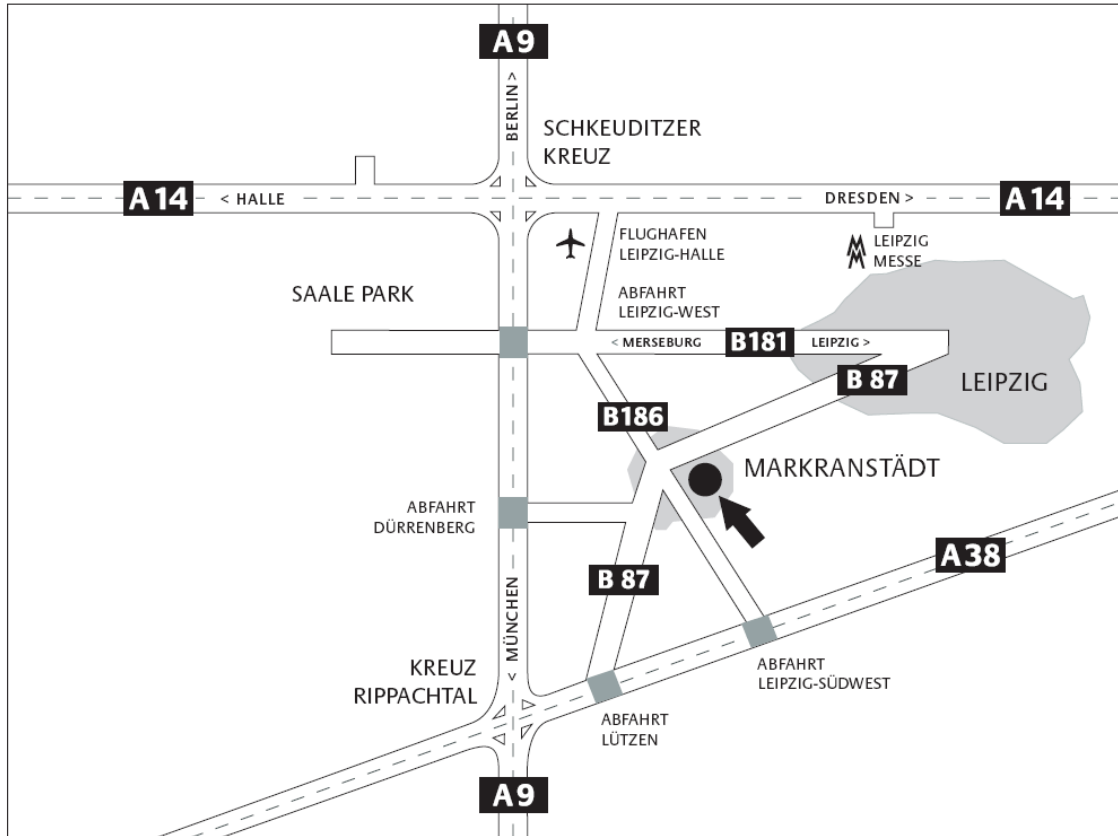

advena park hotel markranstädt
leipzig

Krakauer Straße 49
D-04420 Markranstädt
T +49-34205-60.0
F +49-34205-60.200

Travel by car

From north:

- Take A 9 exit Leipzig West
- Drive on B 181 towards Leipzig
- At the first junction turn right to take B186 to Markranstädt
- At the traffic light junction in Markranstädt drive straight in the direction of Zwenkau
- Turn left at the second exit (don't follow the main street, which turns)

From south:

- Take A9 exit Bad Dürrenberg
- Drive towards Leipzig-Markranstädt
- Entering Markranstädt turn right at the traffic light junction. There you will take B186 towards Zwenkau.
- Turn left at the second exit (don't follow the main street, which turns)

Or - from both directions:

- Take A9 until you reach autobahn junction Rippachtal. Change to A38 towards Leipzig
- Take A38 exit Lützen towards Markranstädt
- Entering Markranstädt turn right at the traffic light junction. There you will take B186 towards Zwenkau.
- Turn left at the second exit (don't follow the main street, which turns)

Travel by train

Our hotel is only 17 km away from main station Leipzig. You can reach Markranstädt by cab, rental car or local train.

Travel by airplane

Leipzig/Halle airport is 20 km away from our hotel. You can reach us by cab or rental car in approximately 20 minutes.